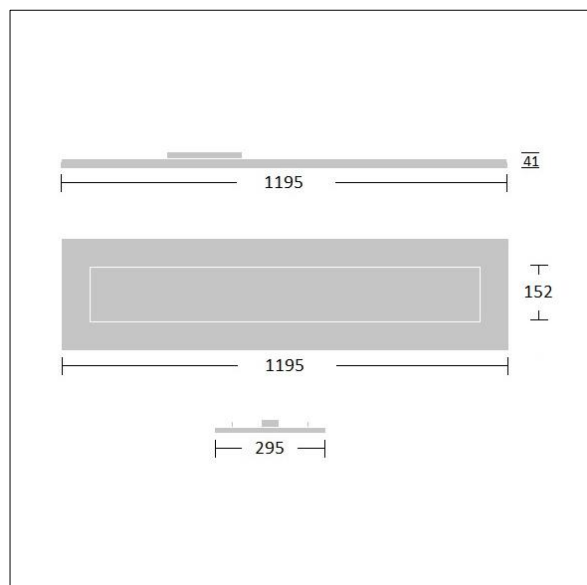

## Royal Modular

An LED recessed luminaire. Electronic, fixed output control gear. Class II electrical, IP40. Body: painted steel. Diffuser: MicroPrismatic. Fitted with flex and plug. Complete with 4000K LED, Colour Rendering Index min.: 90

Type IC in accordance with AS/NZS 60598.2.2-2016 Recessed Luminaires.

Dimensions: 1195 x 295 x 41 mm  
Luminaire input power: 22.9 W  
Luminaire luminous flux: 2416 lm

TLG\_RYLM\_F\_RMSTD01.jpg

TLA\_SUSP\_M\_LD4.wmf