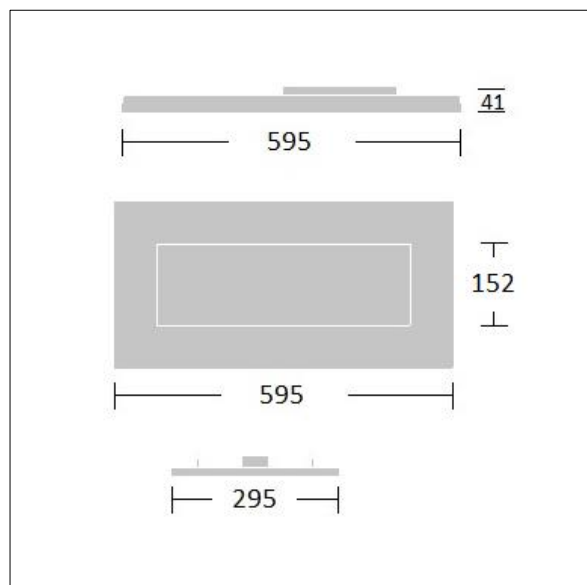

Type IC in accordance with AS/NZS 60598.2.2-2016 Recessed Luminaires.

Dimensions: 595 x 295 x 41 mm  
Luminaire input power: 16 W  
Luminaire luminous flux: 1604 lm

TLG\_RYLM\_F\_RMSTD01.jpg

TLA\_SUSP\_M\_LD2.wmf