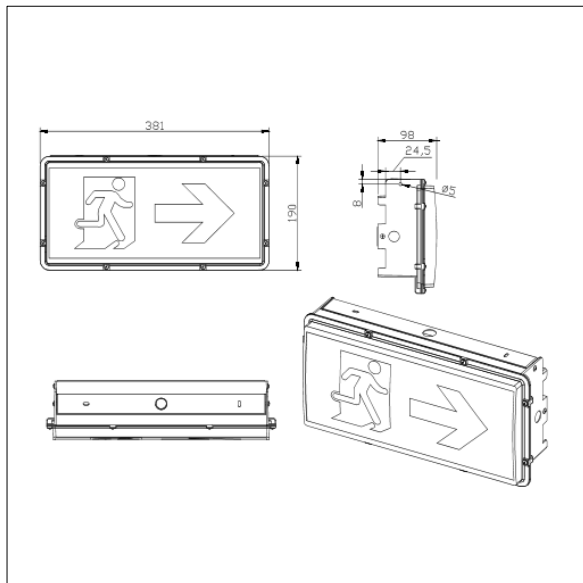

TLAU_VOYA_M_EXIT_IP65.wmf