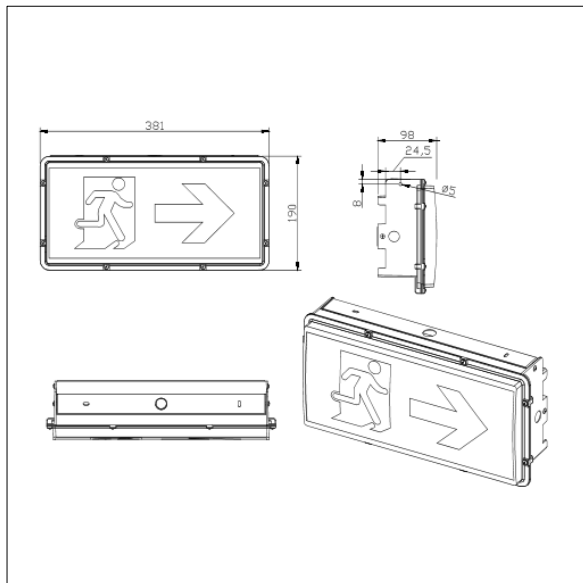

## Voyager Emergency range

96294584 VOYAGER IP65 EXIT 24M E2M

RoHS	T <sub>a</sub> 0 +40	IP65	IK07			650°C	
------	-------------------------	------	------	--	--	-------	--

### Voyager Emergency range

An IP65 LED escape sign luminaire for wall or ceiling mounting. Maintained operation. With reliable lithium iron phosphate battery. Manual test switch. Supplied with a pictogram set to allow escape route identification to be determined at installation, for single sided installations. Suitable for 24m viewing distance (AS/NZS 2293). Polycarbonate body and diffuser in white finish with aluminium mounting bracket. Simple installation with large terminal block and cable entry. Low 3W standby power.

C0 - E2.5  
C90 - D2.0

TLAU\_VOYA\_F\_EXIT\_IP65.jpg

TLAU\_VOYA\_M\_EXIT\_IP65.wmf