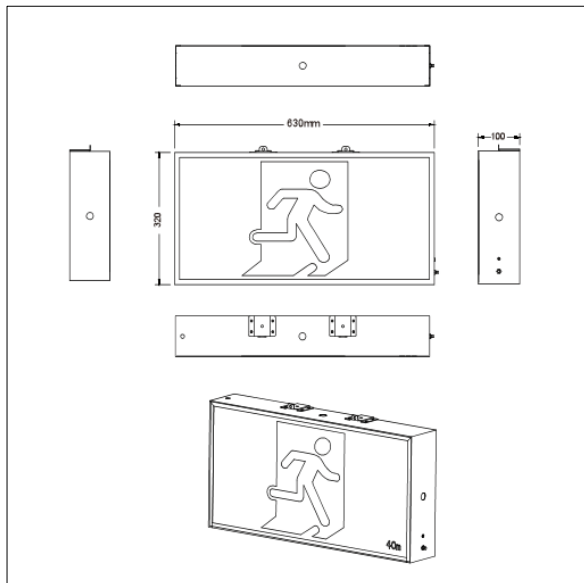

TLAU_VOYA_M_EXIT_JUMBO.wmf