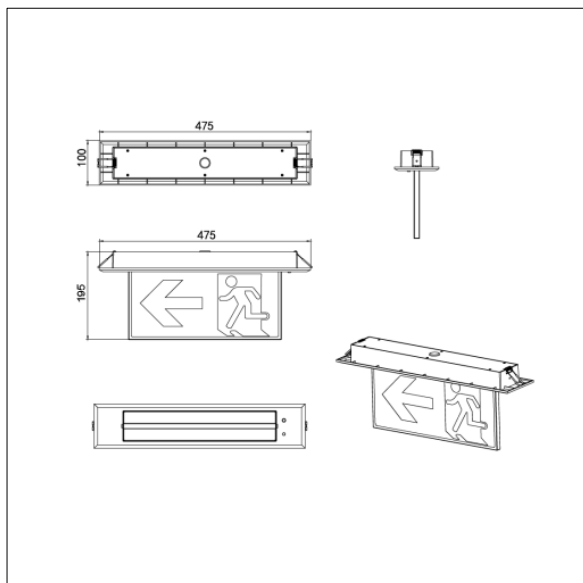

TLAU_VOYA_M_BLADE_MRE.wmf