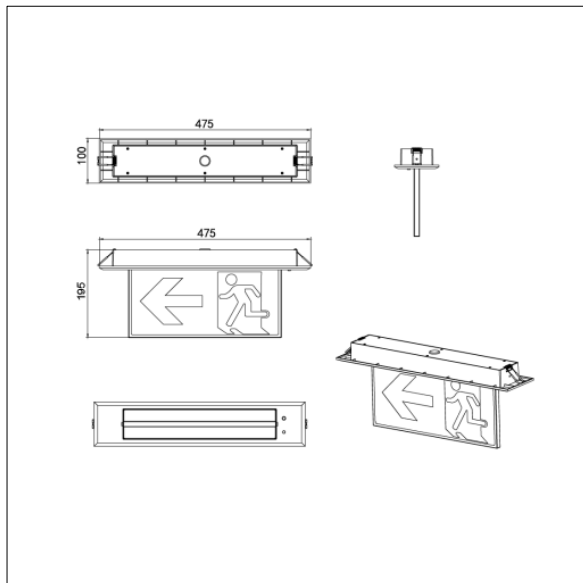

TLAU_VOYA_M_BLADE_MRE.wmf