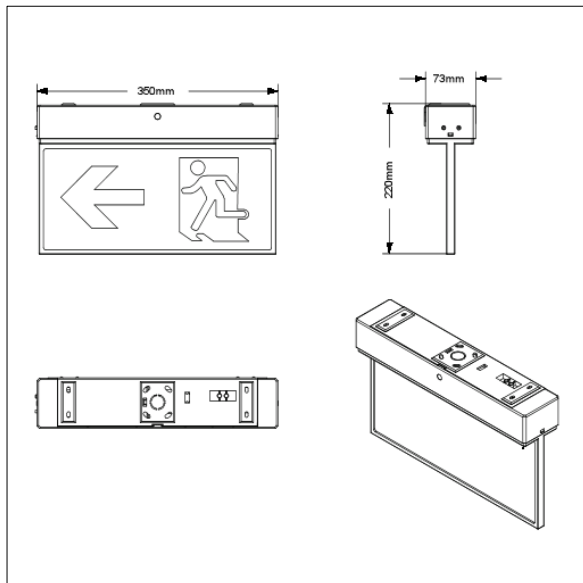

Voyager Emergency range

96294579 VOYAGER BLADE SURFACE 24M E2M

RoHS	T _a 0 +40	IP40	IK07			650°C	
------	-------------------------	------	------	--	--	-------	--

Voyager Emergency range

Universal LED escape sign luminaire, for surface ceiling or wall mounting. Slim blade for enhanced design aesthetics. Maintained operation. With reliable lithium iron phosphate battery. Manual test switch. Supplied with a pictogram set to allow escape route identification to be determined at installation, for both single and double sided installations. Suitable for 24m viewing distance (AS/NZS 2293). Polycarbonate body and diffuser in white finish. Simple installation with large terminal block and cable entry. Low 3W standby power.

C0 - D8
C90 - D4

TLAU_VOYA_F_BLADE_MSF.jpg

TLAU_VOYA_M_BLADE_MSF.wmf

Voyager Emergency range

96294579 VOYAGER BLADE SURFACE 24M E2M

THORN