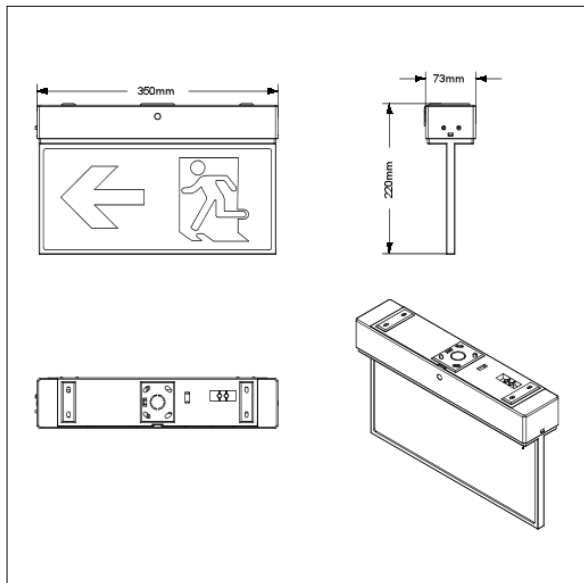

Voyager Emergency range

96294579 VOYAGER BLADE SURFACE 24M E2M

RoHS	T _a 0 +40	IP40	IK07			650°C	
------	-------------------------	------	------	--	--	-------	--

Voyager Emergency range

Universal LED escape sign luminaire, for surface ceiling or wall mounting. Slim blade for enhanced design aesthetics. Maintained operation. With reliable lithium iron phosphate battery. Manual test switch. Supplied with a pictogram set to allow escape route identification to be determined at installation, for both single and double sided installations. Suitable for 24m viewing distance (AS/NZS 2293). Polycarbonate body and diffuser in white finish. Simple installation with large terminal block and cable entry. Low 3W standby power.

C0 - D8
C90 - D4

TLAU_VOYA_F_BLADE_MSF.jpg

TLAU_VOYA_M_BLADE_MSF.wmf