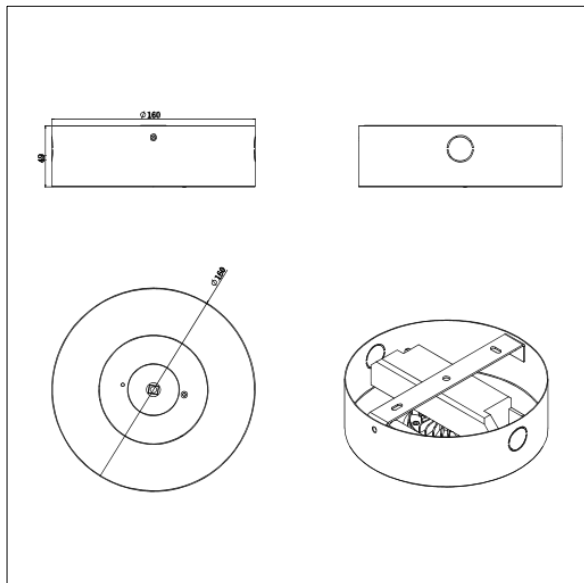

TLAU_VOYA_M_DISK_MSF.wmf