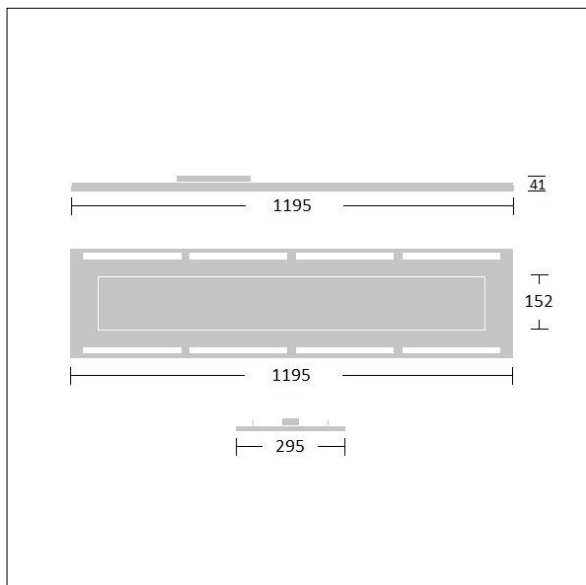

Type IC in accordance with AS/NZS 60598.2.2-2016 Recessed Luminaires.

Dimensions: 1195 x 295 x 41 mm

Luminaire input power: 30.7 W

Luminaire luminous flux: 3243 lm

TLG\_RYLM\_F\_RMAH01.jpg

TLA\_SUSP\_M\_LD3.wmf