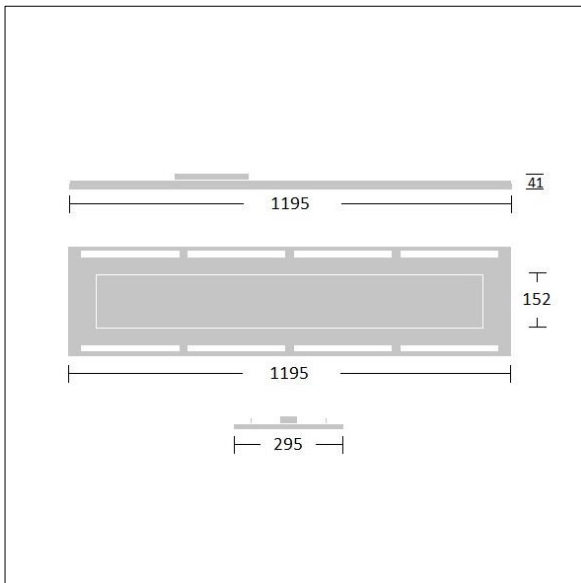

Royal Modular

THORN

96650248 ROYAL MOD LED2700-940 12X3 AH HFI FP

IP40

LED

Royal Modular

An LED recessed luminaire, with air-handling functionality. Electronic, DALI-2 dimmable. Class II electrical, IP40. Body: painted steel. Diffuser: MicroPrismatic. Fitted with flex and plug. Complete with 4000K LED, Colour Rendering Index min.: 90

Type IC in accordance with AS/NZS 60598.2.2-2016 Recessed Luminaires.

Dimensions: 1195 x 295 x 41 mm
Luminaire input power: 22.9 W
Luminaire luminous flux: 2416 lm

TLG_RYLM_F_RMAH01.jpg

TLA_SUSP_M_LD3.wmf