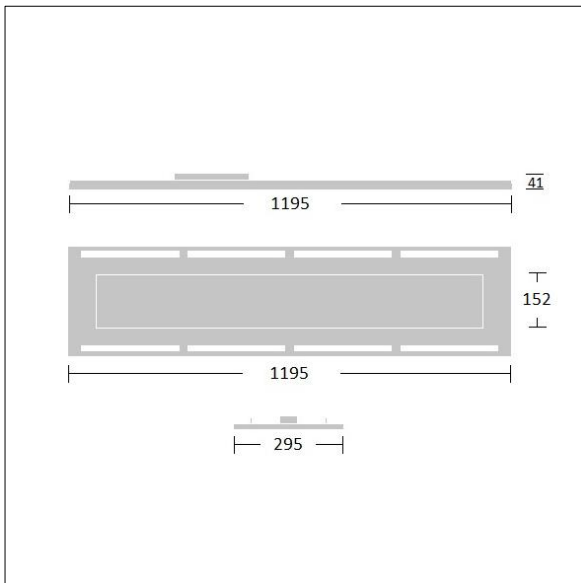

## Royal Modular

An LED recessed luminaire, with air-handling functionality. Electronic, DALI-2 dimmable. Class II electrical, IP40. Body: painted steel. Diffuser: MicroPrismatic. Fitted with flex and plug. Complete with 4000K LED, Colour Rendering Index min.: 90

Type IC in accordance with AS/NZS 60598.2.2-2016 Recessed Luminaires.

Dimensions: 1195 x 295 x 41 mm  
Luminaire input power: 22.9 W  
Luminaire luminous flux: 2416 lm

TLG\_RYLM\_F\_RMAH01.jpg

TLA\_SUSP\_M\_LD3.wmf