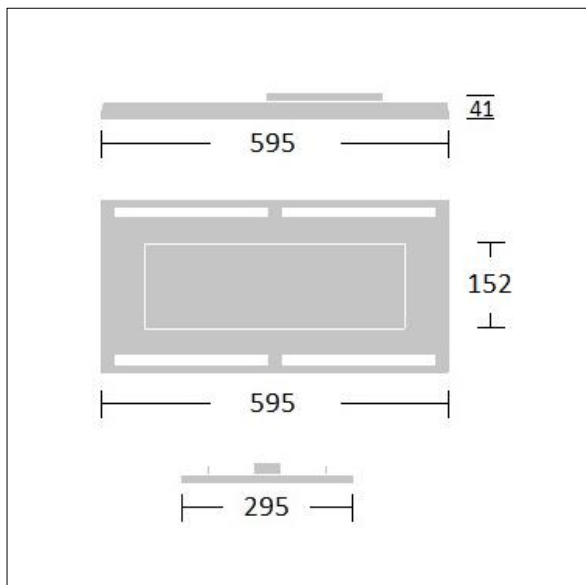

Royal Modular

THORN

96650244 ROYAL MOD LED1500-940 6X3 AH HFI FP

IP40

LED

Royal Modular

An LED recessed luminaire, with air-handling functionality. Electronic, DALI-2 dimmable. Class II electrical, IP40. Body: painted steel. Diffuser: MicroPrismatic. Fitted with flex and plug. Complete with 4000K LED, Colour Rendering Index min.: 90

Type IC in accordance with AS/NZS 60598.2.2-2016 Recessed Luminaires.

Dimensions: 595 x 295 x 41 mm
Luminaire input power: 16 W
Luminaire luminous flux: 1604 lm

TLG_RYLM_F_RMAH01.jpg

TLA_SUSP_M_LD1.wmf

All values marked with an * are rated values. Thorn uses tried and tested components from leading suppliers, however there may be isolated instances of technology-related failures of individual LEDs during the rated product lifetime. International standards set the tolerance in initial flux and connected load at $\pm 10\%$. Unless stated otherwise, the values apply to an ambient temperature of 25°C.