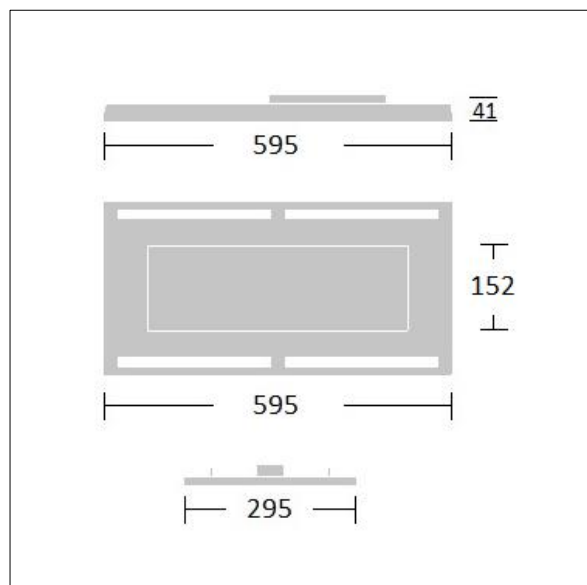

Royal Modular

THORN

96650244 ROYAL MOD LED1500-940 6X3 AH HFI FP

Royal Modular

An LED recessed luminaire, with air-handling functionality. Electronic, DALI-2 dimmable. Class II electrical, IP40. Body: painted steel. Diffuser: MicroPrismatic. Fitted with flex and plug. Complete with 4000K LED, Colour Rendering Index min.: 90

Type IC in accordance with AS/NZS 60598.2.2-2016 Recessed Luminaires.

Dimensions: 595 x 295 x 41 mm
Luminaire input power: 16 W
Luminaire luminous flux: 1604 lm

TLG_RYLM_F_RMAH01.jpg

TLA_SUSP_M_LD1.wmf

All values marked with an * are rated values. Thorn uses tried and tested components from leading suppliers, however there may be isolated instances of technology-related failures of individual LEDs during the rated product lifetime. International standards set the tolerance in initial flux and connected load at $\pm 10\%$. Unless stated otherwise, the values apply to an ambient temperature of 25°C.