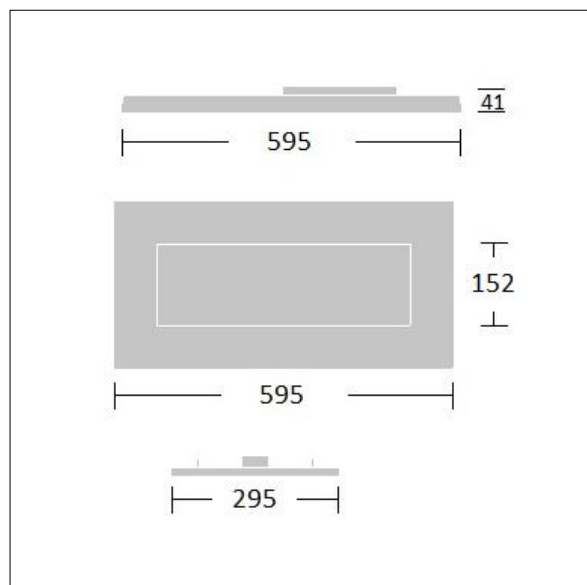

Royal Modular

THORN

96649664 ROYAL MOD LED1500-940 6X3 HFI FP

Royal Modular

An LED recessed luminaire. Electronic, DALI-2 dimmable. Class II electrical, IP40. Body: painted steel. Diffuser: MicroPrismatic. Fitted with flex and plug. Complete with 4000K LED, Colour Rendering Index min.: 90

Type IC in accordance with AS/NZS 60598.2.2-2016 Recessed Luminaires.

Dimensions: 595 x 295 x 41 mm
Luminaire input power: 16 W
Luminaire luminous flux: 1604 lm

TLG_RYLM_F_RMSTD01.jpg

TLA_SUSP_M_LD2.wmf

All values marked with an * are rated values. Thorn uses tried and tested components from leading suppliers, however there may be isolated instances of technology-related failures of individual LEDs during the rated product lifetime. International standards set the tolerance in initial flux and connected load at $\pm 10\%$. Unless stated otherwise, the values apply to an ambient temperature of 25°C.