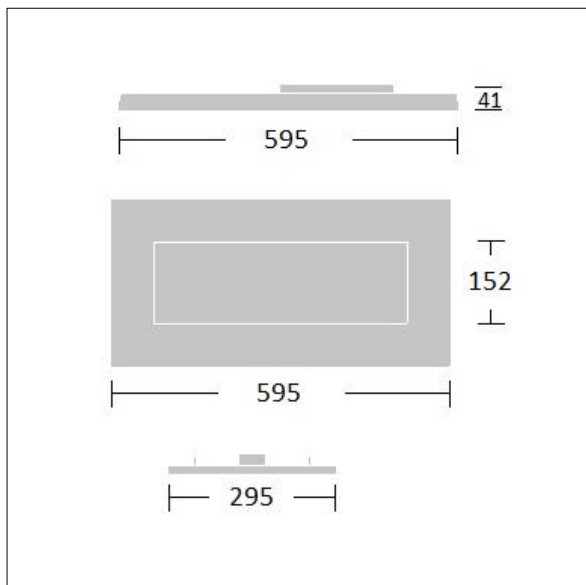

Type IC in accordance with AS/NZS 60598.2.2-2016 Recessed Luminaires.

Dimensions: 595 x 295 x 41 mm  
Luminaire input power: 16 W  
Luminaire luminous flux: 1604 lm

TLG\_RYLM\_F\_RMSTD01.jpg

TLA\_SUSP\_M\_LD2.wmf