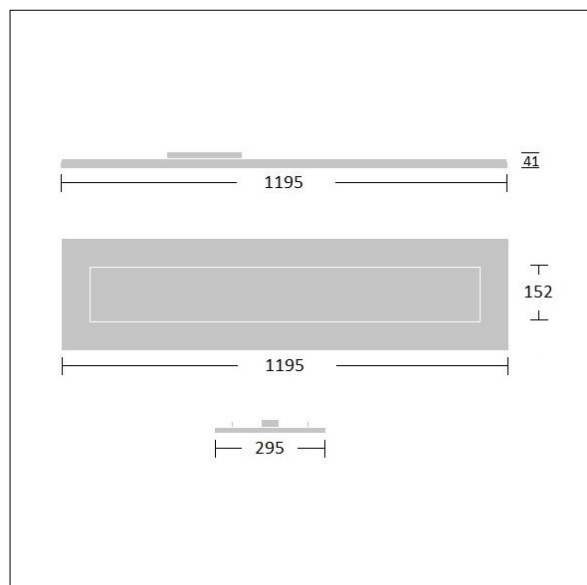

Royal Modular

THORN

96649672 ROYAL MOD LED3500-940 12X3 HFI FP

Royal Modular

An LED recessed luminaire. Electronic, DALI-2 dimmable. Class II electrical, IP40. Body: painted steel. Diffuser: MicroPrismatic. Fitted with flex and plug. Complete with 4000K LED, Colour Rendering Index min.: 90

Type IC in accordance with AS/NZS 60598.2.2-2016 Recessed Luminaires.

Dimensions: 1195 x 295 x 41 mm
Luminaire input power: 30.7 W
Luminaire luminous flux: 3243 lm

TLG_RYLM_F_RMSTD01.jpg

TLA_SUSP_M_LD4.wmf