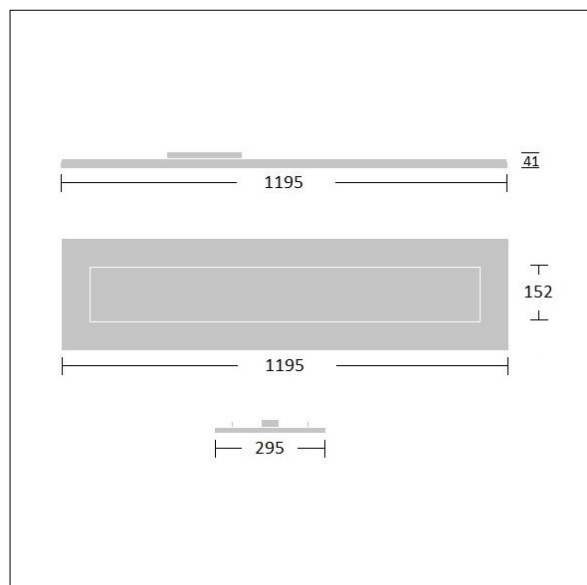

Type IC in accordance with AS/NZS 60598.2.2-2016 Recessed Luminaires.

Dimensions: 1195 x 295 x 41 mm  
Luminaire input power: 22.9 W  
Luminaire luminous flux: 2416 lm

TLG\_RYLM\_F\_RMSTD01.jpg

TLA\_SUSP\_M\_LD4.wmf