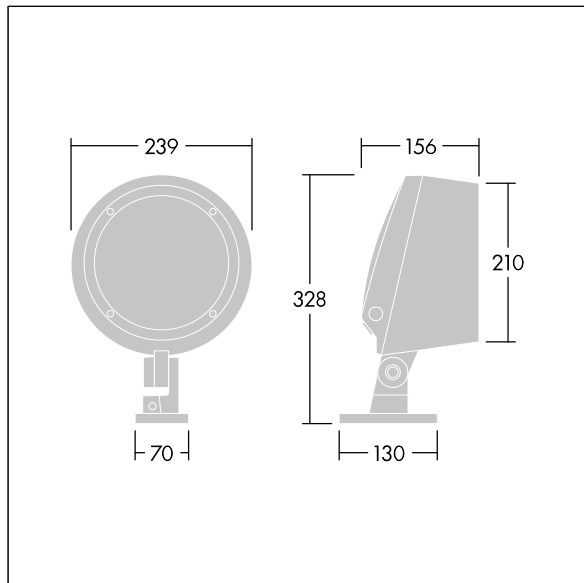

Contrast

THORN

96633447 CONT3 12L70-RGBW NB RDMX SP ANT

ISO 9223 C5	IP66	IK08						T _a -20 +35
----------------	------	------	--	--	--	--	--	---------------------------

Contrast

A medium architectural Bracket mounted LED floodlight with 12 LEDs driven at 700mA and a narrow beam distribution. LED driver, DMX controllable control gear. Class II electrical (this product is not earthed), IP66, IK08. Body: die-cast aluminium (EN AC-44300), powder coated, textured anthracite (close to RAL7043). Compatible with coastal environments. Glass: tempered, 5mm thick. Gasket: EPDM. Screws: geomet. Equipped with 10kV / 10kA surge protection device. Complete with RGBW LEDs (White = 830)

Dimensions: Ø239 x 156 mm
Luminaire input power: 32 W
Luminaire luminous flux: 1641 lm
Luminaire efficacy: 51 lm/W
Weight: 5.09 kg

TLG_CON3_F_S_12L.jpg

TLG_CONL_M_12L.wmf

This product contains a light source of energy efficiency class D.