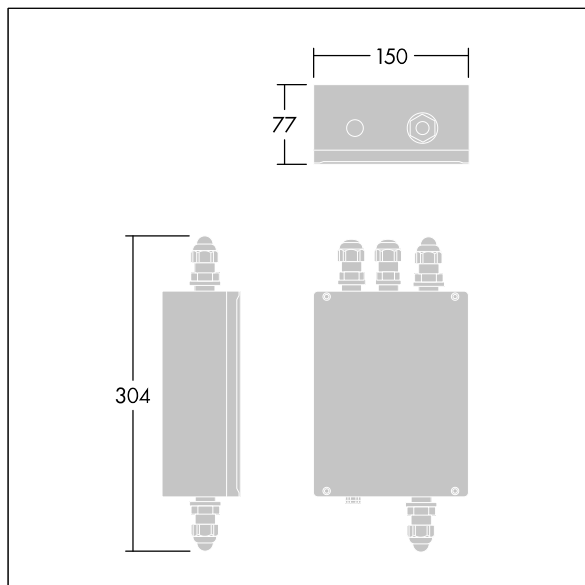

TLG_CBOX_M_150x70.wmf