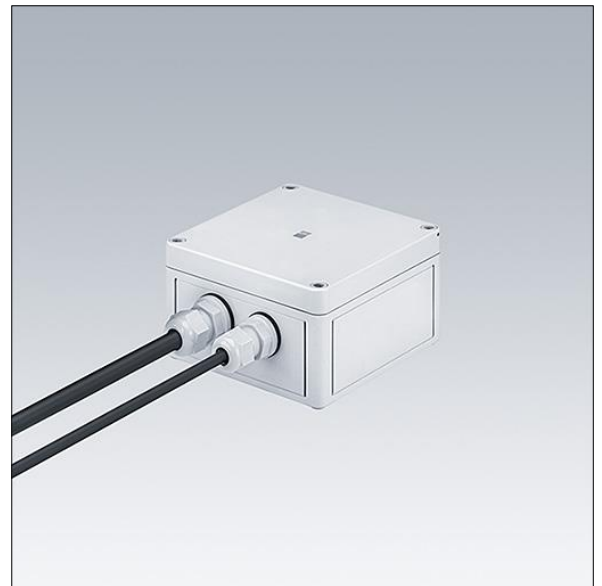

Contrast

96633487 CONT3 4L WHITE-BU CBOX GB HFX 6K

ISO 9223 C5	IP66	IK08				T _a -20 +35
----------------	------	------	--	--	--	---------------------------

Contrast

Connection box for 3 to 5 white or blue small Contrast, including DALI driver driver. Surge protection 6kV.