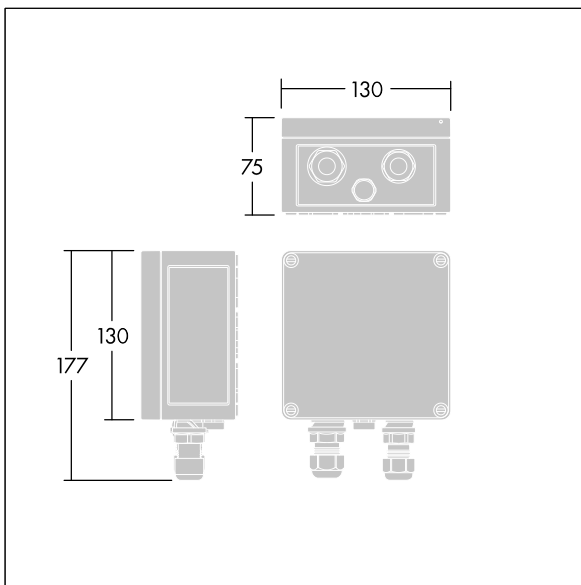

Contrast

96633487 CONT3 4L WHITE-BU CBOX GB HFX 6K

ISO 9223 C5	IP66	IK08				T _a -20 +35
----------------	------	------	--	--	--	---------------------------

Contrast

Connection box for 3 to 5 white or blue small Contrast, including DALI driver driver. Surge protection 6kV.

TLG_RAZA_F_S_BOX.jpg

TLG_CBOX_M_130X75.wmf