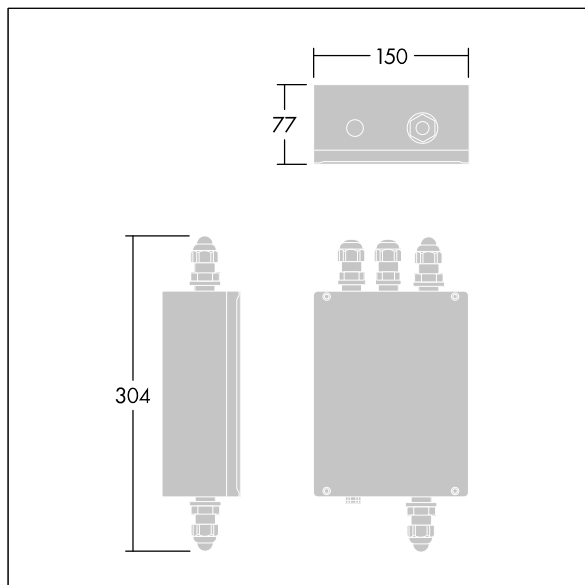

## Contrast

96633486 CONT3 4L WHITE-BU CBOX GB HFX SP

ISO 9223 C5	IP66	IK08				T <sub>a</sub> -20 +35
----------------	------	------	--	--	--	---------------------------

### Contrast

Connection box for 3 to 5 white or blue small Contrast, including DALI driver driver. Surge protection 10kV.

TLG\_CON3\_F\_CONTRAST\_GEARBOX.jpg

TLG\_CBOX\_M\_150x70.wmf