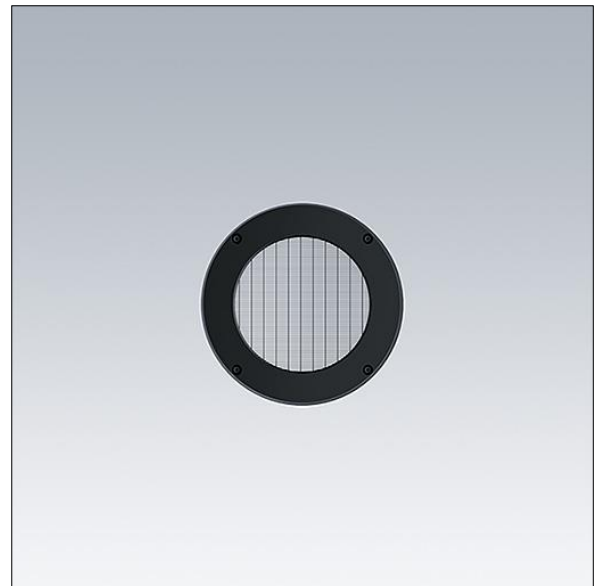

Contrast

96633480 CONT3 12L LOUVER BK

ISO 9223
C5

Contrast

Louvre mounted on a rotative ring for precise glare control. To be mounted directly on the front of a medium Contrast luminaire. Best resistance against corrosion. Compatible with seaside installation.