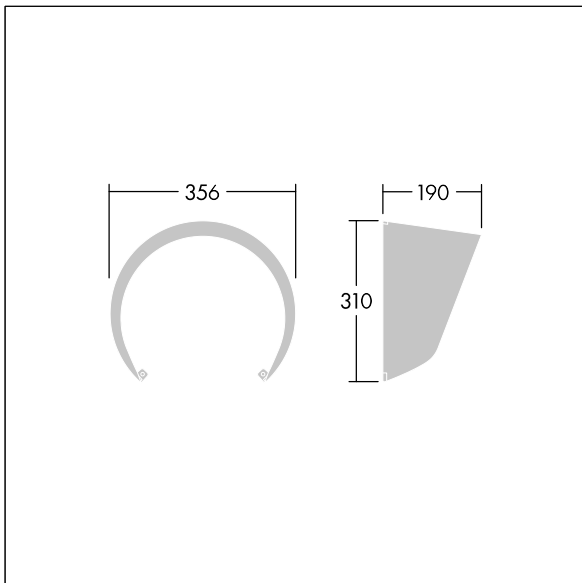

TLG_CONL_M_36-52LVS.wmf