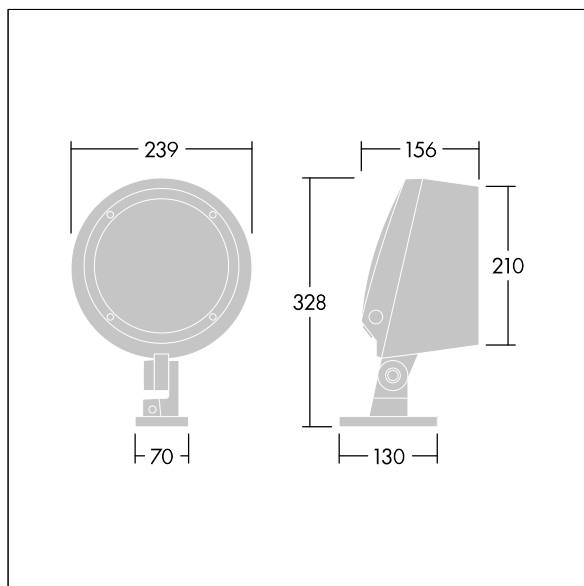

TLG_CONL_M_12L.wmf

This product contains a light source of energy efficiency class E.