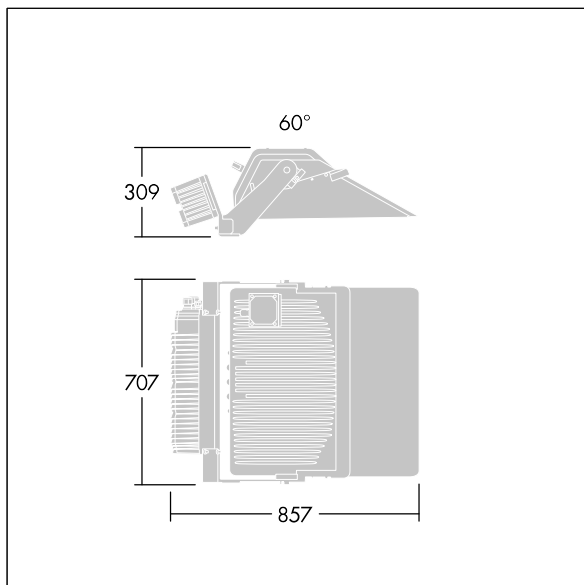

Champion

96633432 CHAMPION LED GB BRACKET

THORN

Champion

A bracket made of 2 parts for each side of the gearbox, allows the gearbox to be fixed on the stirrup of the Champion floodlight.

TLG_CHPL_F_PERS_DRIVER_STIRRUP.jpg