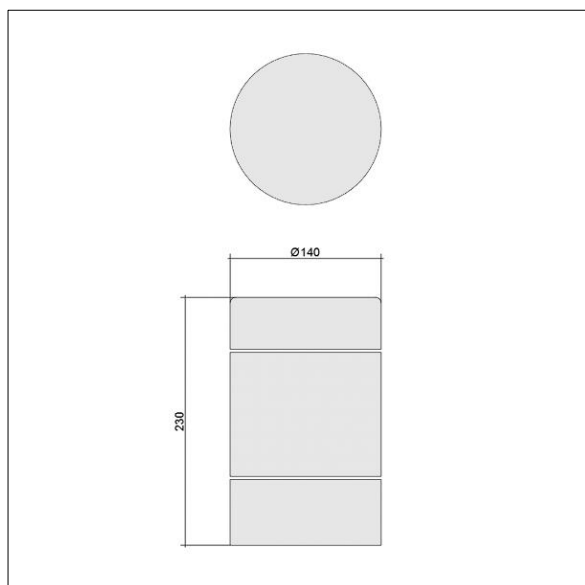

Electronic, fixed output control gear for LED. Complete with 4000K LED

Dimensions: Ø140 x 230 mm  
 Luminaire input power: 27.5 W  
 Weight: 2.3 kg

TLA\_CHAR\_F\_HEAD\_AL.jpg

TLA\_CHAR\_M\_HEAD.wmf

This product contains a light source of energy efficiency class D.