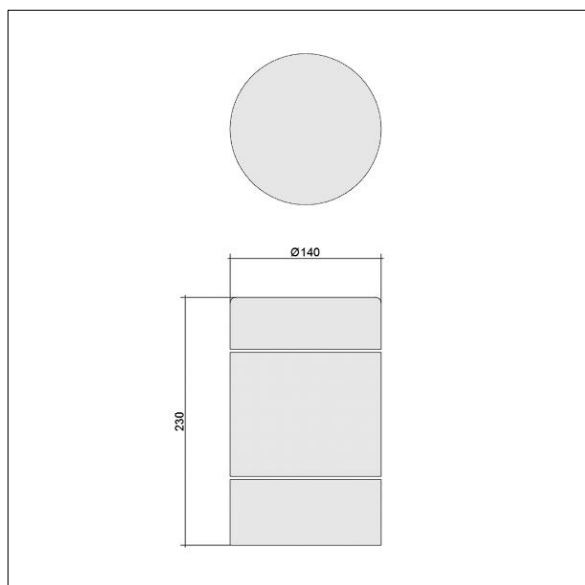

Electronic, fixed output control gear for LED. Complete with 4000K LED

Dimensions: Ø140 x 230 mm
 Luminaire input power: 27.5 W
 Weight: 2.3 kg

TLA_CHAR_F_HEAD_BK.jpg

TLA_CHAR_M_HEAD.wmf

This product contains a light source of energy efficiency class D.