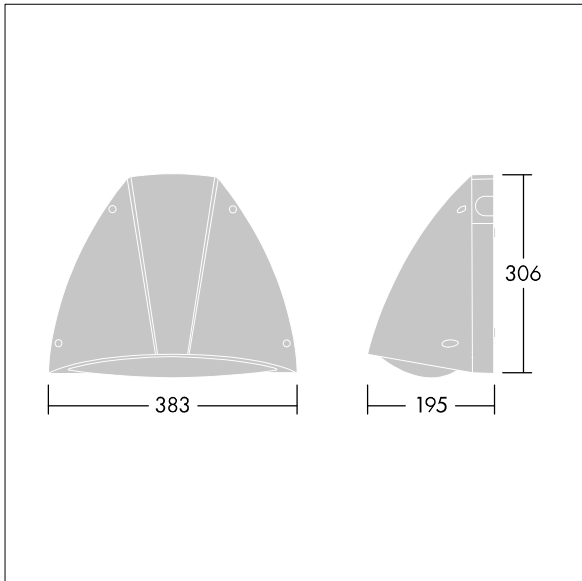

Piazza II LED

96632760 PIAZZA II LED 2700-830 HF P ANT

Piazza II LED

A robust Wall mounted luminaire. Electronic, fixed output control gear. Back plate: die-cast aluminium, painted anthracite. Body: anthracite polycarbonate. Ø20mm cable entry via rear or side conduit entries, BESA compatible. IP65, IK10. Complete with 3000K LED. Equipped with Mini Photocell.

Dimensions: 381 x 196 x 305 mm
 Luminaire input power: 24.6 W
 Luminaire luminous flux: 2736 lm
 Luminaire efficacy: 111 lm/W
 Weight: 2.8 kg

TLG_PIA2_F_PDB.jpg

TLG_PIA2_M_LD1.wmf

This product contains a light source of energy efficiency class E.