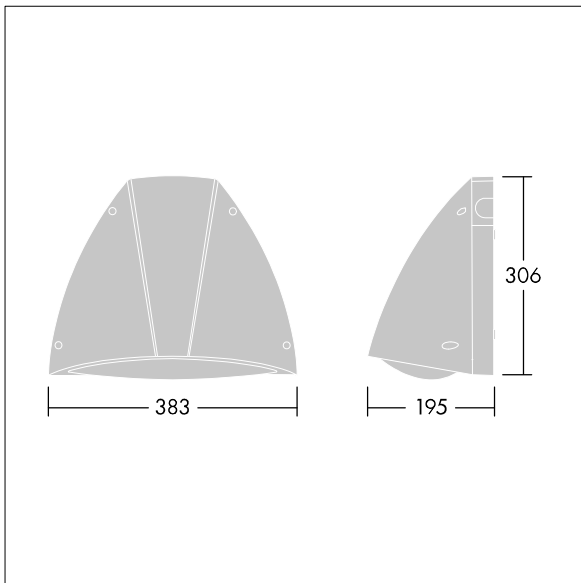

Piazza II LED

96632759 PIAZZA II LED 2700-830 HF ANT

Piazza II LED

A robust Wall mounted luminaire. Electronic, fixed output control gear. Back plate: die-cast aluminium, painted anthracite. Body: anthracite polycarbonate. Ø20mm cable entry via rear or side conduit entries, BESA compatible. IP65, IK10. Complete with 3000K LED.

Dimensions: 381 x 196 x 305 mm
 Luminaire input power: 24.6 W
 Luminaire luminous flux: 2736 lm
 Luminaire efficacy: 111 lm/W
 Weight: 2.8 kg

TLG_PIA2_F_PDB.jpg

TLG_PIA2_M_LD1.wmf

This product contains a light source of energy efficiency class E.