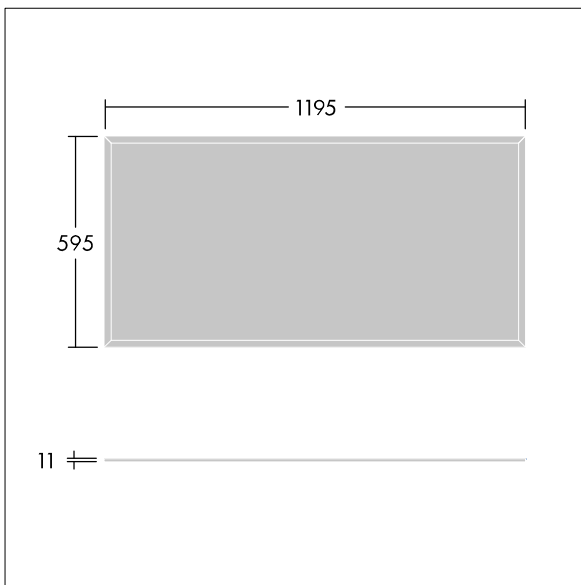

TLG_RYLL_M_LD4.wmf

All values marked with an * are rated values. Thorn uses tried and tested components from leading suppliers, however there may be isolated instances of technology-related failures of individual LEDs during the rated product lifetime. International standards set the tolerance in initial flux and connected load at $\pm 10\%$. Unless stated otherwise, the values apply to an ambient temperature of 25°C.

Thorn Lighting is constantly developing and improving its products. The right is reserved to change specifications without prior notification or public announcement.
© Thorn Lighting