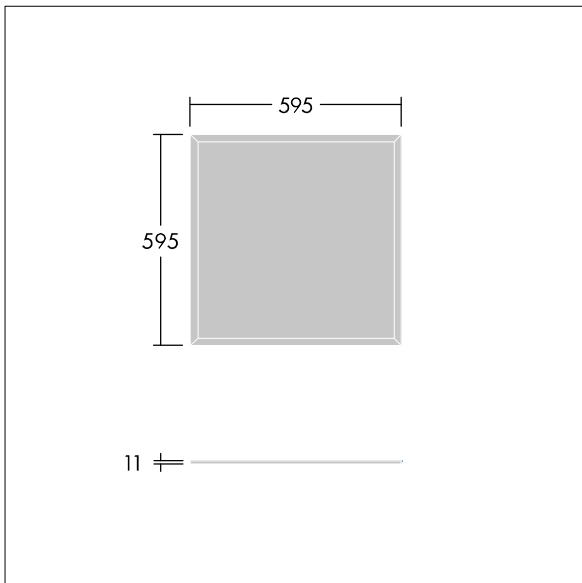

TLG_RYLL_M_LD3.wmf

All values marked with an * are rated values. Thorn uses tried and tested components from leading suppliers, however there may be isolated instances of technology-related failures of individual LEDs during the rated product lifetime. International standards set the tolerance in initial flux and connected load at $\pm 10\%$. Unless stated otherwise, the values apply to an ambient temperature of 25°C.

Thorn Lighting is constantly developing and improving its products. The right is reserved to change specifications without prior notification or public announcement.
© Thorn Lighting