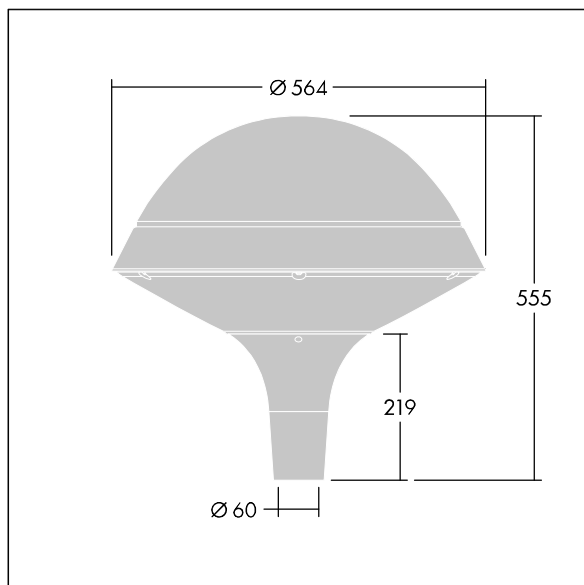

96668668 PLD R 18L50-740 R/S BS 3550 T60 CL1 GY

Plurio

Plurio Direct: A decorative post-top LED lantern with radially symmetric distribution. LED driver with 18 LEDs driven at 500mA. Class I electrical, IP66, IK08. Base: cast aluminium, powder coated silver-grey. Canopy: round shape, aluminium, textured silver-grey. Diffuser: UV stabilised, clear polycarbonate with anti-glare prisms. Direct, lens based optic with internal reflector. Equipped with 50% power reduction circuit, effective 3 hours before and 5 hours after a calculated midnight. It can be deactivated at installation with an easily accessible internal switch. Complete with 4000K LED. Post top mounting to Ø60mm column.

Upward lighting emissions below 1%.

Dimensions: Ø564 x 555 mm
 Luminaire input power: 27.9 W
 Luminaire luminous flux: 3747 lm
 Luminaire efficacy: 134 lm/W
 Weight: 9.5 kg
 Scx: 0.191 m²

TLG_PLRL_F_DRC_GY.jpg