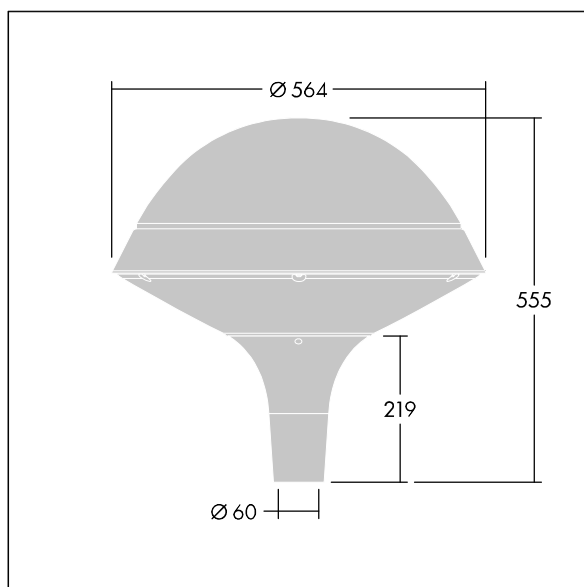

96668666 PLD R 18L35-740 R/S BS 3550 T60 CL1 GY

Plurio

Plurio Direct: A decorative post-top LED lantern with radially symmetric distribution. LED driver with 18 LEDs driven at 350mA. Class I electrical, IP66, IK08. Base: cast aluminium, powder coated silver-grey. Canopy: round shape, aluminium, textured silver-grey. Diffuser: UV stabilised, clear polycarbonate with anti-glare prisms. Direct, lens based optic with internal reflector. Equipped with 50% power reduction circuit, effective 3 hours before and 5 hours after a calculated midnight. It can be deactivated at installation with an easily accessible internal switch. Complete with 4000K LED. Post top mounting to Ø60mm column.

Upward lighting emissions below 1%.

Dimensions: Ø564 x 555 mm
 Luminaire input power: 19.7 W
 Luminaire luminous flux: 2727 lm
 Luminaire efficacy: 138 lm/W
 Weight: 9.5 kg
 Scx: 0.191 m²

TLG_PLRL_F_DRC_GY.jpg