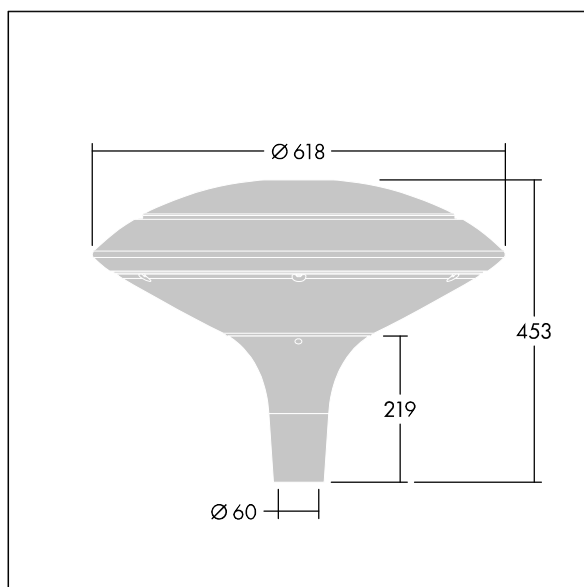

96668654 PLD D 18L70-740 R/S BS 3550 T60 CL1 GY

Plurio

Plurio Direct: A decorative post-top LED lantern with radially symmetric distribution. LED driver with 18 LEDs driven at 700mA. Class I electrical, IP66, IK08. Base: cast aluminium, powder coated silver-grey. Canopy: disc shape, aluminium, textured silver-grey. Diffuser: UV stabilised, clear polycarbonate with anti-glare prisms. Direct, lens based optic with internal reflector. Equipped with 50% power reduction circuit, effective 3 hours before and 5 hours after a calculated midnight. It can be deactivated at installation with an easily accessible internal switch. Complete with 4000K LED. Post top mounting to Ø60mm column.

Upward lighting emissions below 1%.

Dimensions: Ø618 x 453 mm
 Luminaire input power: 38.9 W
 Luminaire luminous flux: 5001 lm
 Luminaire efficacy: 129 lm/W
 Weight: 11 kg
 Scx: 0.151 m²

TLG_PLRL_F_DDC_GY.jpg