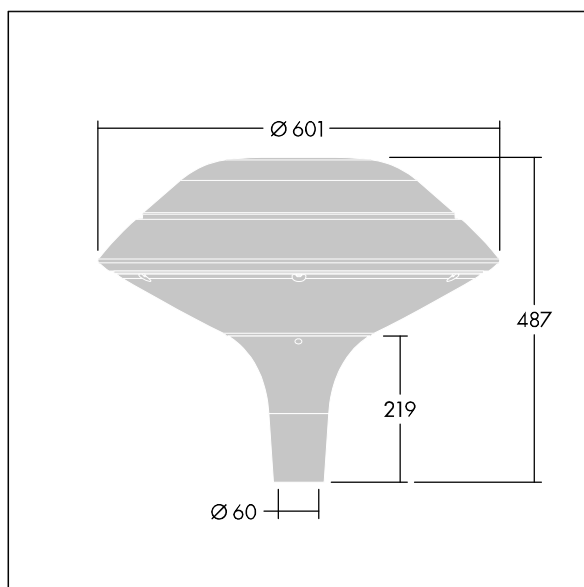

96668649 PLD F 18L105-740 R/S BS 3550 T60 CL2 GY

ISO 9223 C5			IP66	IK08					T _a 25
----------------	--	--	------	------	--	--	--	--	-------------------

Plurio

Plurio Direct: A decorative post-top LED lantern with radially symmetric distribution. LED driver with 18 LEDs driven at 1.05A. Class II electrical (this product is not earthed), IP66, IK08. Base: cast aluminium, powder coated silver-grey. Canopy: flat shape, aluminium, textured silver-grey. Diffuser: UV stabilised, clear polycarbonate with anti-glare prisms. Direct, lens based optic with internal reflector. Equipped with 50% power reduction circuit, effective 3 hours before and 5 hours after a calculated midnight. It can be deactivated at installation with an easily accessible internal switch. Complete with 4000K LED. Post top mounting to Ø60mm column.

Upward lighting emissions below 1%.

Dimensions: Ø601 x 487 mm
 Luminaire input power: 59.6 W
 Luminaire luminous flux: 7034 lm
 Luminaire efficacy: 118 lm/W
 Weight: 11 kg
 Scx: 0.167 m²

TLG_PLRL_F_DFC_GY.jpg