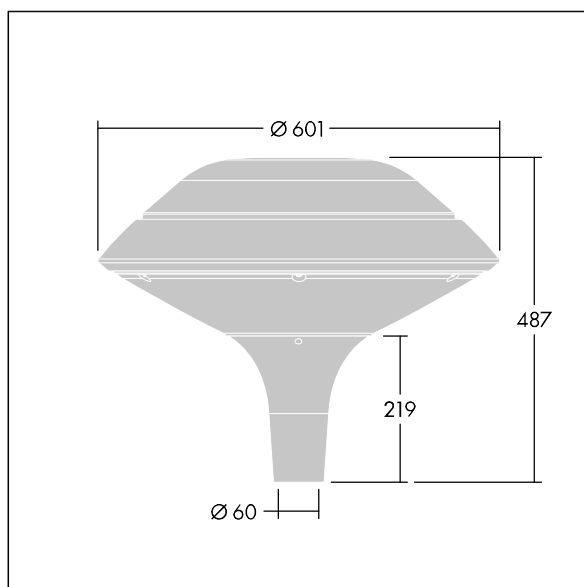

TLG_PLRL_M_DFC_T60.wmf

This product contains a light source of energy efficiency class D.