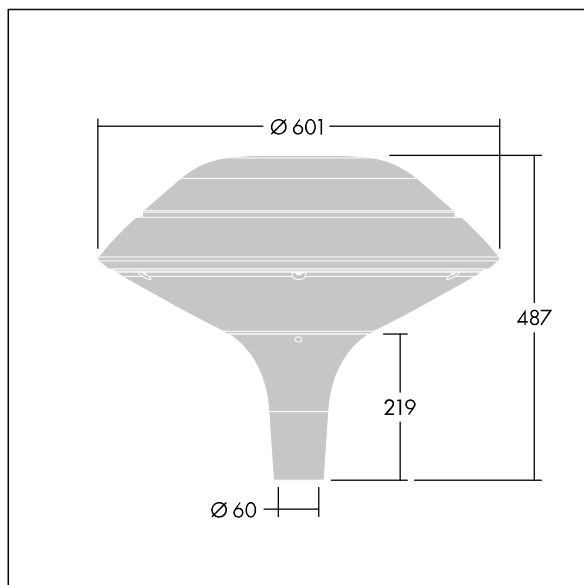

96668647 PLD F 18L70-740 R/S BS 3550 T60 CL2 GY

ISO 9223 C5			IP66		IK08						T _a 25
----------------	--	--	------	--	------	--	--	--	--	--	-------------------

Plurio

Plurio Direct: A decorative post-top LED lantern with radially symmetric distribution. LED driver with 18 LEDs driven at 700mA. Class II electrical (this product is not earthed), IP66, IK08. Base: cast aluminium, powder coated silver-grey. Canopy: flat shape, aluminium, textured silver-grey. Diffuser: UV stabilised, clear polycarbonate with anti-glare prisms. Direct, lens based optic with internal reflector. Equipped with 50% power reduction circuit, effective 3 hours before and 5 hours after a calculated midnight. It can be deactivated at installation with an easily accessible internal switch. Complete with 4000K LED. Post top mounting to Ø60mm column.

Upward lighting emissions below 1%.

Dimensions: Ø601 x 487 mm
 Luminaire input power: 38.9 W
 Luminaire luminous flux: 5001 lm
 Luminaire efficacy: 129 lm/W
 Weight: 11 kg
 Scx: 0.167 m²

TLG_PLRL_F_DFC_GY.jpg