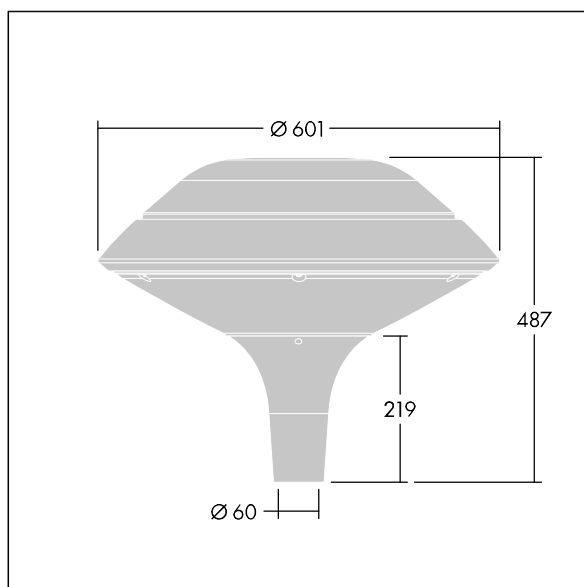

96668645 PLD F 18L50-740 R/S BS 3550 T60 CL2 GY

ISO 9223 C5			IP66		IK08					T _a 25
----------------	--	--	------	--	------	--	--	--	--	-------------------

Plurio

Plurio Direct: A decorative post-top LED lantern with radially symmetric distribution. LED driver with 18 LEDs driven at 500mA. Class II electrical (this product is not earthed), IP66, IK08. Base: cast aluminium, powder coated silver-grey. Canopy: flat shape, aluminium, textured silver-grey. Diffuser: UV stabilised, clear polycarbonate with anti-glare prisms. Direct, lens based optic with internal reflector. Equipped with 50% power reduction circuit, effective 3 hours before and 5 hours after a calculated midnight. It can be deactivated at installation with an easily accessible internal switch. Complete with 4000K LED. Post top mounting to Ø60mm column.

Upward lighting emissions below 1%.

Dimensions: Ø601 x 487 mm
 Luminaire input power: 27.9 W
 Luminaire luminous flux: 3747 lm
 Luminaire efficacy: 134 lm/W
 Weight: 11 kg
 Scx: 0.167 m²

TLG_PLRL_F_DFC_GY.jpg