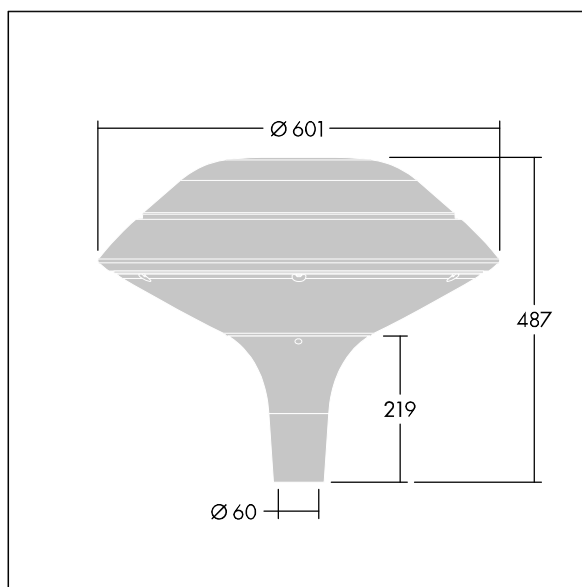

96668642 PLD F 18L35-740 R/S BS 3550 T60 CL1 GY

ISO 9223 C5			IP66	IK08						T _a 25
----------------	--	--	------	------	--	--	--	--	--	-------------------

Plurio

Plurio Direct: A decorative post-top LED lantern with radially symmetric distribution. LED driver with 18 LEDs driven at 350mA. Class I electrical, IP66, IK08. Base: cast aluminium, powder coated silver-grey. Canopy: flat shape, aluminium, textured silver-grey. Diffuser: UV stabilised, clear polycarbonate with anti-glare prisms. Direct, lens based optic with internal reflector. Equipped with 50% power reduction circuit, effective 3 hours before and 5 hours after a calculated midnight. It can be deactivated at installation with an easily accessible internal switch. Complete with 4000K LED. Post top mounting to Ø60mm column.

Upward lighting emissions below 1%.

Dimensions: Ø601 x 487 mm
 Luminaire input power: 19.7 W
 Luminaire luminous flux: 2727 lm
 Luminaire efficacy: 138 lm/W
 Weight: 11 kg
 Scx: 0.167 m²

TLG_PLRL_F_DFC_GY.jpg