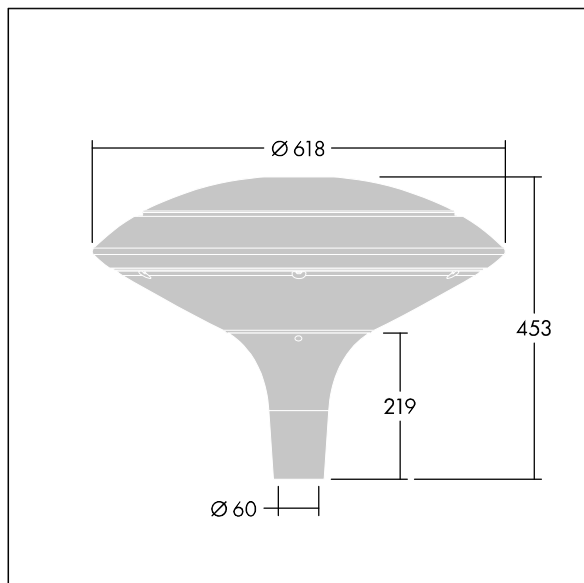

Plurio

THORN

96668641 PLI D 24L70-722-40 R/S T60 CL2 ANT

ISO 9223 C5		IP66	IK08					T _a 25
----------------	--	------	------	--	--	--	--	-------------------

Plurio

Plurio Indirect: A decorative post-top LED lantern with radially symmetric distribution. LED driver with 24 LEDs driven at 700mA. Class II electrical (this product is not earthed), IP66, IK08. Base: cast aluminium, powder coated anthracite (close to RAL7043). Canopy: disc shape, aluminium, textured anthracite (close to RAL7043). Diffuser: UV stabilised, clear polycarbonate with anti-glare prisms. Indirect, reflector based optic. Complete with 2200-4000K NightTune LEDs. Post top mounting to Ø60mm column.

Upward lighting emissions below 1%.

Dimensions: Ø618 x 453 mm
Luminaire input power: 51 W
Luminaire luminous flux: 5386 lm
Luminaire efficacy: 106 lm/W
Weight: 11 kg
Scx: 0.151 m²

TLG_PLRL_F_IDC_ANT.jpg