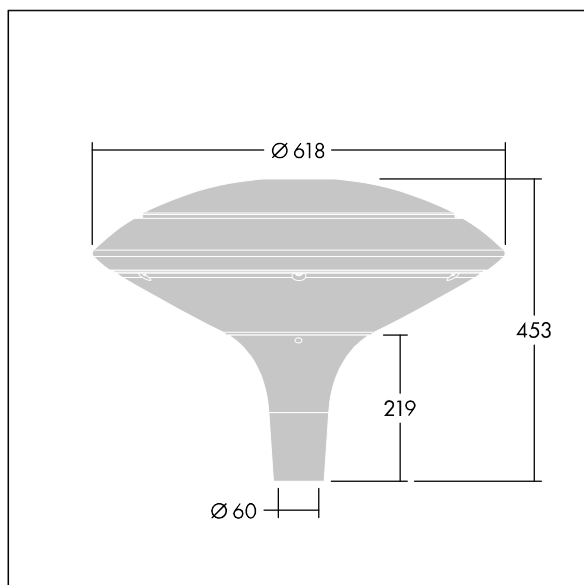

Plurio

THORN

96668640 PLI D 24L70-722-40 R/S T60 CL1 ANT

ISO 9223 C5		IP66 IK08				T _a 25
----------------	--	-----------	--	--	--	-------------------

Plurio

Plurio Indirect: A decorative post-top LED lantern with radially symmetric distribution. LED driver with 24 LEDs driven at 700mA. Class I electrical, IP66, IK08. Base: cast aluminium, powder coated anthracite (close to RAL7043). Canopy: disc shape, aluminium, textured anthracite (close to RAL7043). Diffuser: UV stabilised, clear polycarbonate with anti-glare prisms. Indirect, reflector based optic. Complete with 2200-4000K NightTune LEDs. Post top mounting to Ø60mm column.

Upward lighting emissions below 1%.

Dimensions: Ø618 x 453 mm
Luminaire input power: 51 W
Luminaire luminous flux: 5386 lm
Luminaire efficacy: 106 lm/W
Weight: 11 kg
Scx: 0.151 m²

TLG_PLRL_F_IDC_ANT.jpg