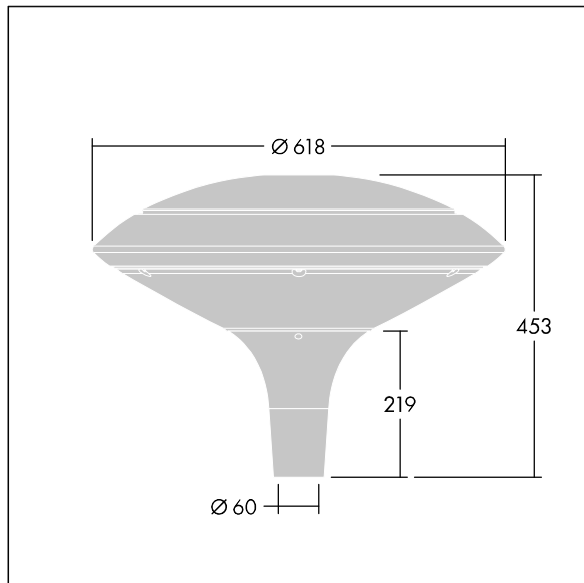

Plurio

THORN

96668640 PLI D 24L70-722-40 R/S T60 CL1 ANT

ISO 9223 C5		IP66 IK08					T _a 25
----------------	---	-----------	---	---	---	---	-------------------

Plurio

Plurio Indirect: A decorative post-top LED lantern with radially symmetric distribution. LED driver with 24 LEDs driven at 700mA. Class I electrical, IP66, IK08. Base: cast aluminium, powder coated anthracite (close to RAL7043). Canopy: disc shape, aluminium, textured anthracite (close to RAL7043). Diffuser: UV stabilised, clear polycarbonate with anti-glare prisms. Indirect, reflector based optic. Complete with 2200-4000K NightTune LEDs. Post top mounting to Ø60mm column.

Upward lighting emissions below 1%.

Dimensions: Ø618 x 453 mm
Luminaire input power: 51 W
Luminaire luminous flux: 5386 lm
Luminaire efficacy: 106 lm/W
Weight: 11 kg
Scx: 0.151 m²

TLG_PLRL_F_IDC_ANT.jpg