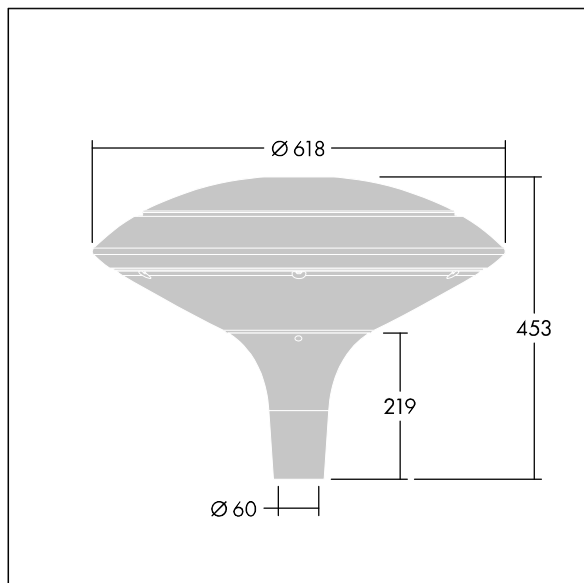

Plurio

THORN

96668639 PLI D 24L50-722-40 R/S T60 CL2 ANT

ISO 9223 C5		IP66	IK08					T _a 25
----------------	---	------	------	---	---	---	---	-------------------

Plurio

Plurio Indirect: A decorative post-top LED lantern with radially symmetric distribution. LED driver with 24 LEDs driven at 500mA. Class II electrical (this product is not earthed), IP66, IK08. Base: cast aluminium, powder coated anthracite (close to RAL7043). Canopy: disc shape, aluminium, textured anthracite (close to RAL7043). Diffuser: UV stabilised, clear polycarbonate with anti-glare prisms. Indirect, reflector based optic. Complete with 2200-4000K NightTune LEDs. Post top mounting to Ø60mm column.

Upward lighting emissions below 1%.

Dimensions: Ø618 x 453 mm
Luminaire input power: 36 W
Luminaire luminous flux: 3932 lm
Luminaire efficacy: 109 lm/W
Weight: 11 kg
Scx: 0.151 m²

TLG_PLRL_F_IDC_ANT.jpg