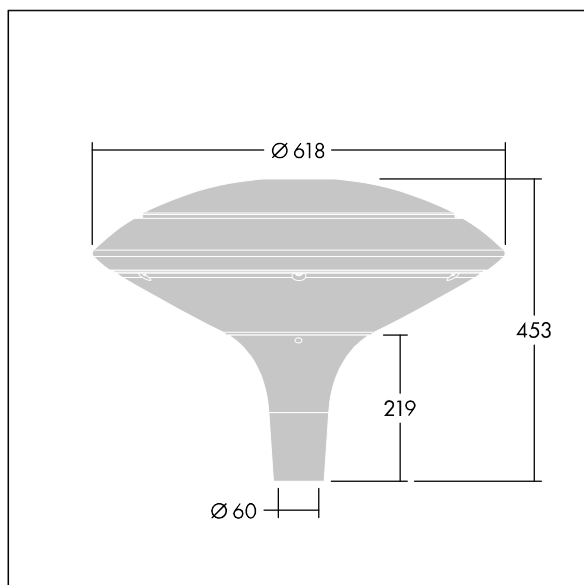

Plurio

THORN

96668638 PLI D 24L50-722-40 R/S T60 CL1 ANT

ISO 9223 C5		IP66	IK08				T _a 25
----------------	--	------	------	--	--	--	-------------------

Plurio

Plurio Indirect: A decorative post-top LED lantern with radially symmetric distribution. LED driver with 24 LEDs driven at 500mA. Class I electrical, IP66, IK08. Base: cast aluminium, powder coated anthracite (close to RAL7043). Canopy: disc shape, aluminium, textured anthracite (close to RAL7043). Diffuser: UV stabilised, clear polycarbonate with anti-glare prisms. Indirect, reflector based optic. Complete with 2200-4000K NightTune LEDs. Post top mounting to Ø60mm column.

Upward lighting emissions below 1%.

Dimensions: Ø618 x 453 mm
Luminaire input power: 36 W
Luminaire luminous flux: 3932 lm
Luminaire efficacy: 109 lm/W
Weight: 11 kg
Scx: 0.151 m²

TLG_PLRL_F_IDC_ANT.jpg