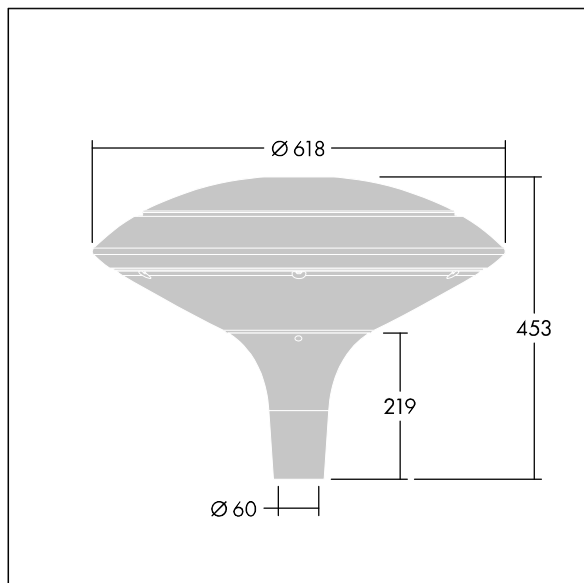

Plurio

THORN

96668637 PLI D 24L35-722-40 R/S T60 CL2 ANT

ISO 9223 C5		IP66 IK08					T _a 25
----------------	---	--------------	---	---	---	---	-------------------

Plurio

Plurio Indirect: A decorative post-top LED lantern with radially symmetric distribution. LED driver with 24 LEDs driven at 350mA. Class II electrical (this product is not earthed), IP66, IK08. Base: cast aluminium, powder coated anthracite (close to RAL7043). Canopy: disc shape, aluminium, textured anthracite (close to RAL7043). Diffuser: UV stabilised, clear polycarbonate with anti-glare prisms. Indirect, reflector based optic. Complete with 2200-4000K NightTune LEDs. Post top mounting to Ø60mm column.

Upward lighting emissions below 1%.

Dimensions: Ø618 x 453 mm
Luminaire input power: 26 W
Luminaire luminous flux: 2973 lm
Luminaire efficacy: 114 lm/W
Weight: 11 kg
Scx: 0.151 m²

TLG_PLRL_F_IDC_ANT.jpg