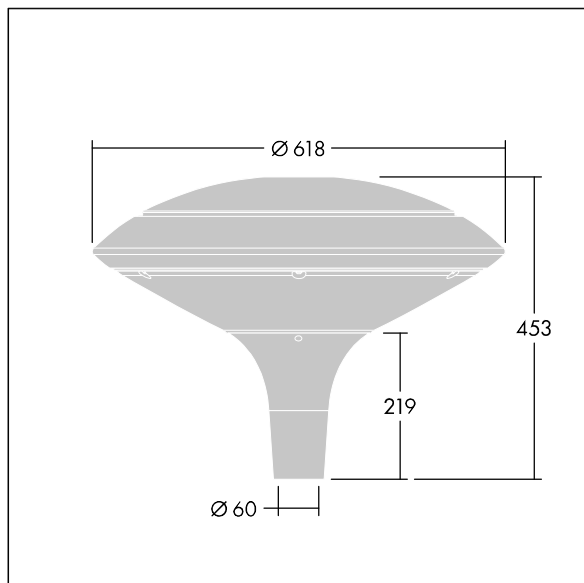

Plurio

THORN

96668636 PLI D 24L35-722-40 R/S T60 CL1 ANT

ISO 9223 C5		IP66 IK08				T _a 25
----------------	---	-----------	---	---	---	-------------------

Plurio

Plurio Indirect: A decorative post-top LED lantern with radially symmetric distribution. LED driver with 24 LEDs driven at 350mA. Class I electrical, IP66, IK08. Base: cast aluminium, powder coated anthracite (close to RAL7043). Canopy: disc shape, aluminium, textured anthracite (close to RAL7043). Diffuser: UV stabilised, clear polycarbonate with anti-glare prisms. Indirect, reflector based optic. Complete with 2200-4000K NightTune LEDs. Post top mounting to Ø60mm column.

Upward lighting emissions below 1%.

Dimensions: Ø618 x 453 mm
Luminaire input power: 26 W
Luminaire luminous flux: 2973 lm
Luminaire efficacy: 114 lm/W
Weight: 11 kg
Scx: 0.151 m²

TLG_PLRL_F_IDC_ANT.jpg