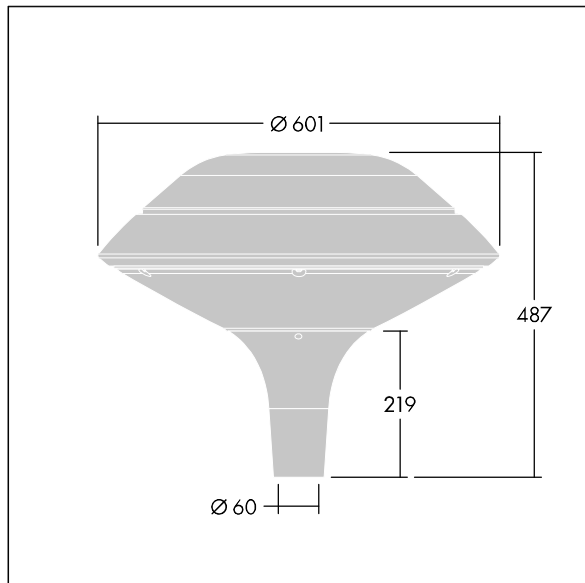

Plurio

THORN

96668625 PLI F 24L35-722-40 R/S T60 CL2 ANT

ISO 9223 C5		IP66 IK08					T _a 25
----------------	--	-----------	--	--	--	--	-------------------

Plurio

Plurio Indirect: A decorative post-top LED lantern with radially symmetric distribution. LED driver with 24 LEDs driven at 350mA. Class II electrical (this product is not earthed), IP66, IK08. Base: cast aluminium, powder coated anthracite (close to RAL7043). Canopy: flat shape, aluminium, textured anthracite (close to RAL7043). Diffuser: UV stabilised, clear polycarbonate with anti-glare prisms. Indirect, reflector based optic. Complete with 2200-4000K NightTune LEDs. Post top mounting to Ø60mm column.

Upward lighting emissions below 1%.

Dimensions: Ø601 x 487 mm
Luminaire input power: 26 W
Luminaire luminous flux: 2973 lm
Luminaire efficacy: 114 lm/W
Weight: 11 kg
Scx: 0.167 m²

TLG_PLRL_F_IFC_ANT.jpg