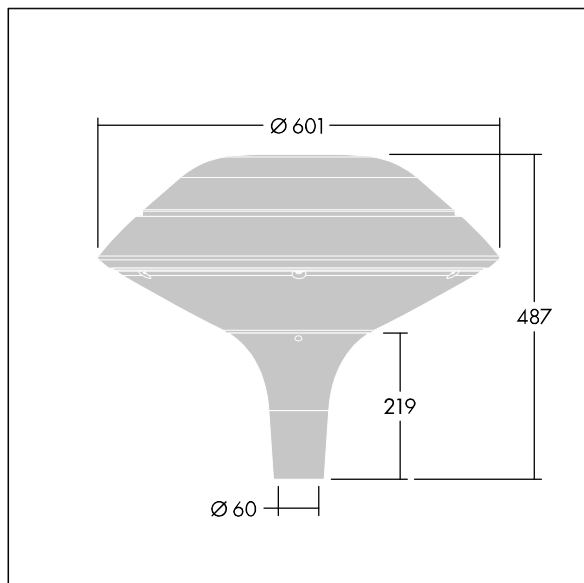

Plurio

THORN

96668625 PLI F 24L35-722-40 R/S T60 CL2 ANT

ISO 9223 C5		IP66 IK08					T _a 25
----------------	--	-----------	--	--	--	--	-------------------

Plurio

Plurio Indirect: A decorative post-top LED lantern with radially symmetric distribution. LED driver with 24 LEDs driven at 350mA. Class II electrical (this product is not earthed), IP66, IK08. Base: cast aluminium, powder coated anthracite (close to RAL7043). Canopy: flat shape, aluminium, textured anthracite (close to RAL7043). Diffuser: UV stabilised, clear polycarbonate with anti-glare prisms. Indirect, reflector based optic. Complete with 2200-4000K NightTune LEDs. Post top mounting to Ø60mm column.

Upward lighting emissions below 1%.

Dimensions: Ø601 x 487 mm
Luminaire input power: 26 W
Luminaire luminous flux: 2973 lm
Luminaire efficacy: 114 lm/W
Weight: 11 kg
Scx: 0.167 m²

TLG_PLRL_F_IFC_ANT.jpg